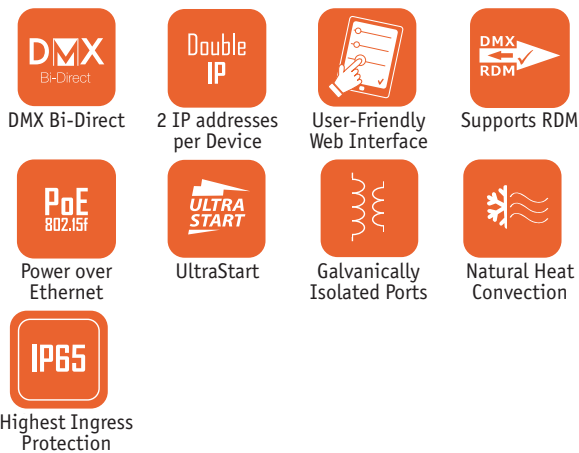

ArtGate Arma

Version: 2.02
04 Oct 2017

Waterproof bidirectional DMX<->ArtNet/sACN converter, splitter, booster, intelligent merger

Multifunctional waterproof converters perfect for outdoor use. Translate Ethernet protocols (ArtNet, sACN) into DMX to control more lighting fixtures through single Ethernet LAN 10/100Base-T link. Incredible amount of universes thanks to second Ethernet port adding cascading availability through integrated switch. All DMX ports may be used as inputs or outputs.

Compatible with any hardware and software supporting ArtNet and sACN protocols. Configuration through web-based management page and ArtGate Manager utility. Tough and compact waterproof metal enclosure (IP65) specifically crafted for outdoor use. ArtGates Arma may be powered through Ethernet (PoE).

Maximum surge protection – power supply optimized for voltage from 100 to 315 V

Galvanic isolation

Simple user-friendly web interface

Configurable DMX port direction

Merging Options

HTP: highest takes precedence

LTP: latest takes precedence

AUTO: last modified takes precedence – intelligent merging mode that provides availability to manage installation from two consoles simultaneously

OVERLAY: merges custom slots from two ArtNet/sACN streams, fully customized through web interface