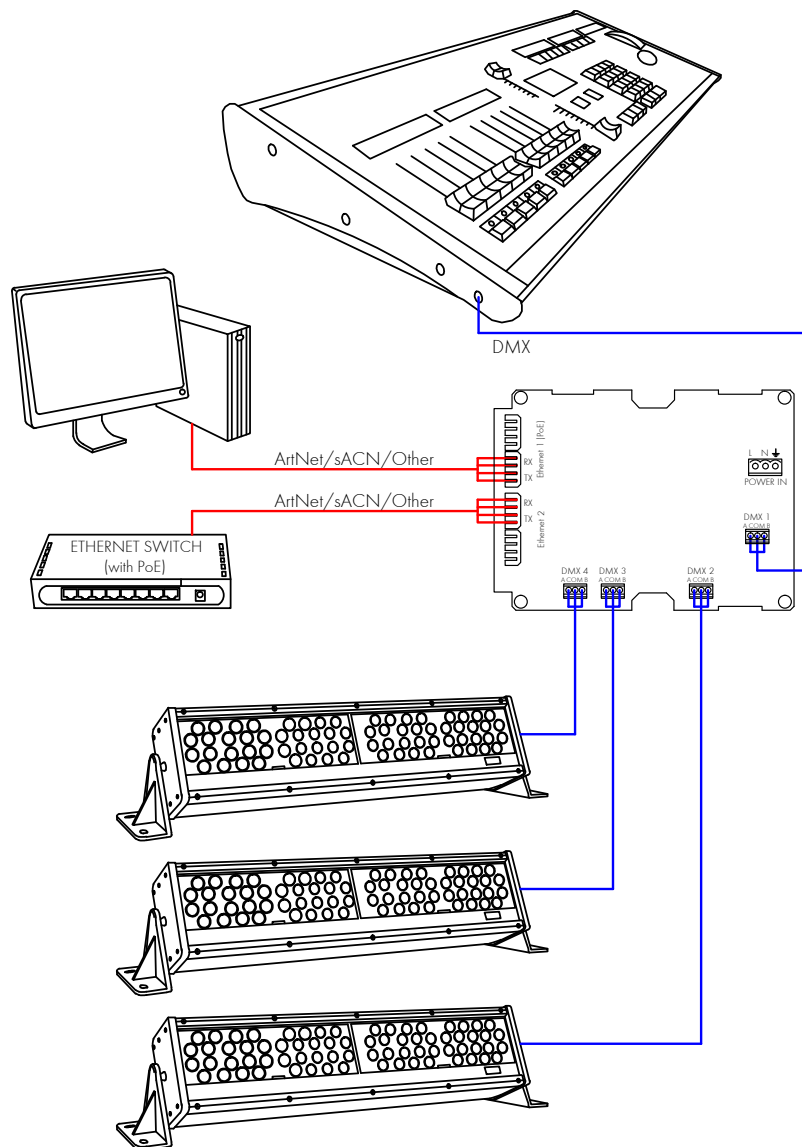

Technical Specifications

Mechanical

- Housing: Solid case
- Material: Metal
- Dimensions, mm: 171(D) x 55(H) x 121(W)
- Mass: 1.2 kg
- Mounting: Surface, Truss

Power & Electrical

- Power supply: ~90-250 VAC, 50/60 Hz; PoE
- Input Power (max): 5 W
- Mains Fuse: 0.5 A

Control / Data Connections

- Supported protocols: ArtNet I, II, III, IV/ sACN, DMX512, RDM
- Data refresh rate: 44 Hz

Inputs / Outputs

- DMX ports: 2 or 4 isolated
- DMX connectors: 15EDGVC terminal blocks
- PoE port: 1
- Ethernet port: 2 (10/100 Base-TX)
- Ethernet connectors: LSA-PLUS® connector

Configuration / Indication

- Setup: Web interface
- Indication: LEDs for DMX and Ethernet activity

Package Contents

- ArtGate Arma
- User guide

Product Line

Name	Modification	Product code
ArtGate Arma	2 DMX inputs/outputs, 2 Ethernet ports	AGA-0-2D2E
	4 DMX inputs/outputs, 2 Ethernet ports	AGA-0-4D2E

ArtGate Arma

Waterproof bidirectional DMX<->ArtNet/sACN converter, splitter, booster, intelligent merger

Connection Scheme

Accessories

Name	Product code
Truss mounting kit	MCA-1-120
Surface mounting kit	MCA-2-120
Ethernet Cable 3m	DMX-ACC-ETH-0300