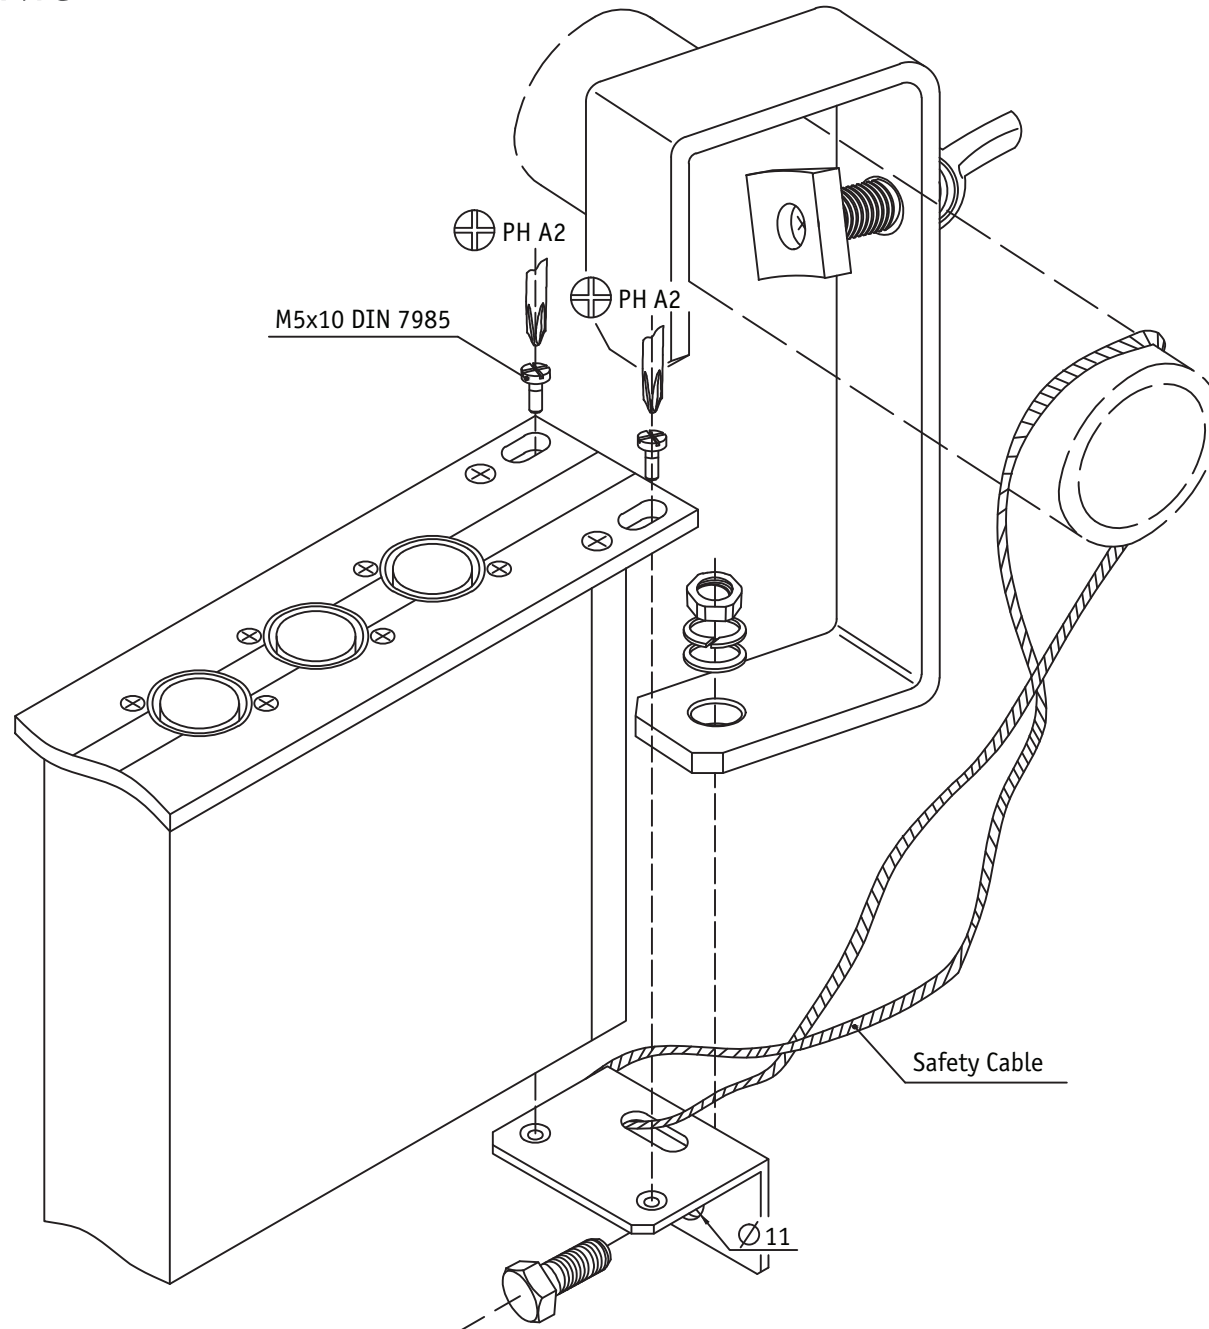

Truss Mounting Kit MCA-1-TMK

x1

x2

707, Westgate House,
Westgate Road, London W5 1YY
+ 44 (0) 208 991 33 19
office@sundrax.com
www.sundrax.com